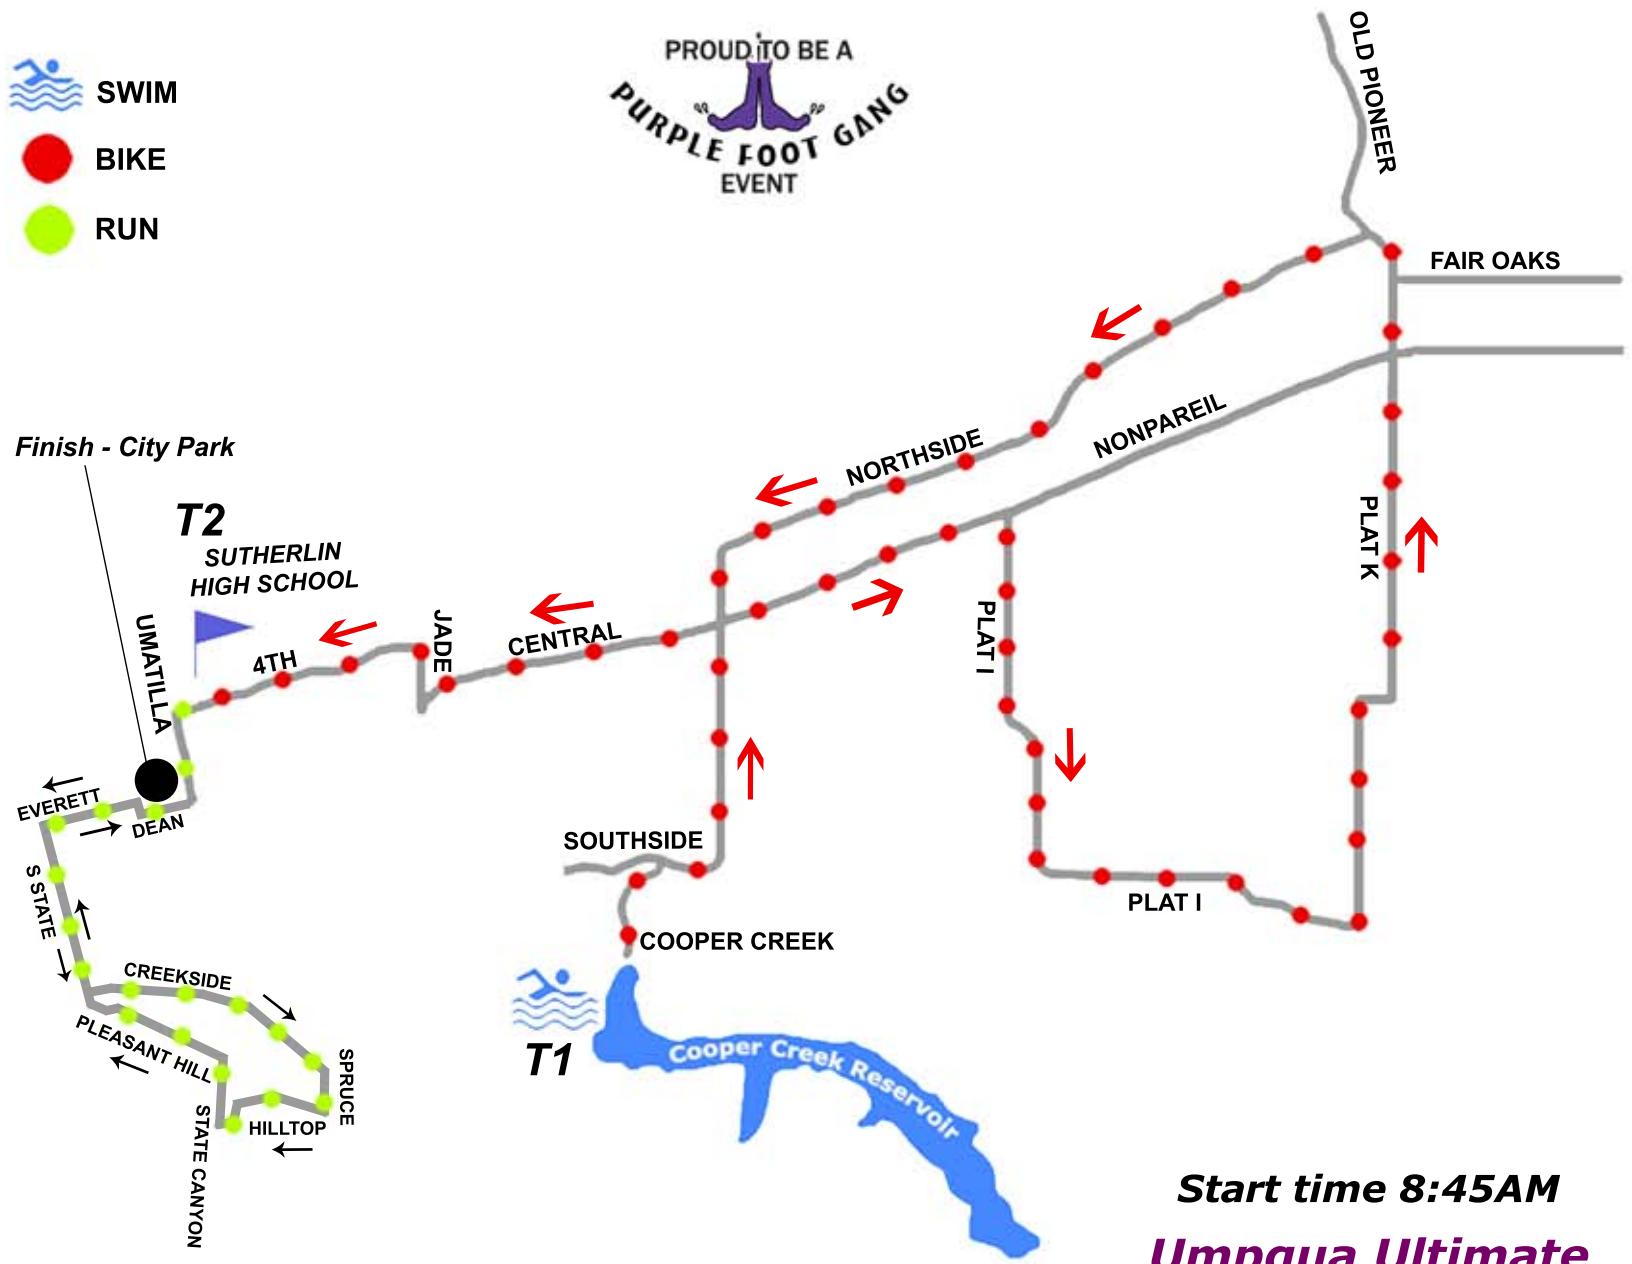

-  SWIM
-  BIKE
-  RUN

Finish - City Park

**T2**  
SUTHERLIN  
HIGH SCHOOL

**T1**

**Start time 8:45AM**  
**Umpqua Ultimate**  
**Sprint Triathlon Course**